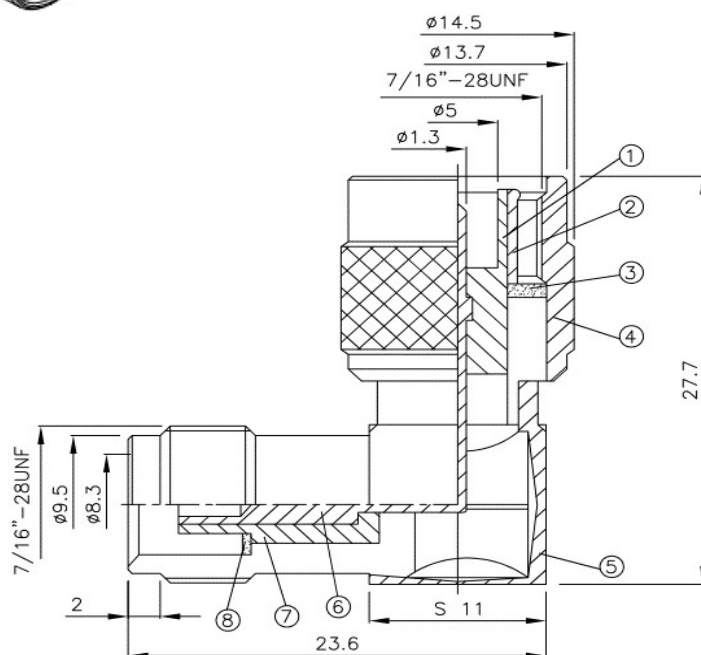

# T-537 TNC Winkelstecker / Kupplung

NO	DESCRIPTION	MATERIAL	Q' TY	FINISH
1	INSULATION	TEFLON	1	TEFLON
2	BODY 1	BRASS	1	NICKEL
3	GASKET	RUBBER	1	RUBBER
4	SHELL	BRASS	1	NICKEL
5	BODY 2	BRASS	1	NICKEL
6	PIN	BRASS	1	GOLD
7	INSULATION	TEFLON	1	TEFLON
8	WASHER	BRASS	1	NICKEL